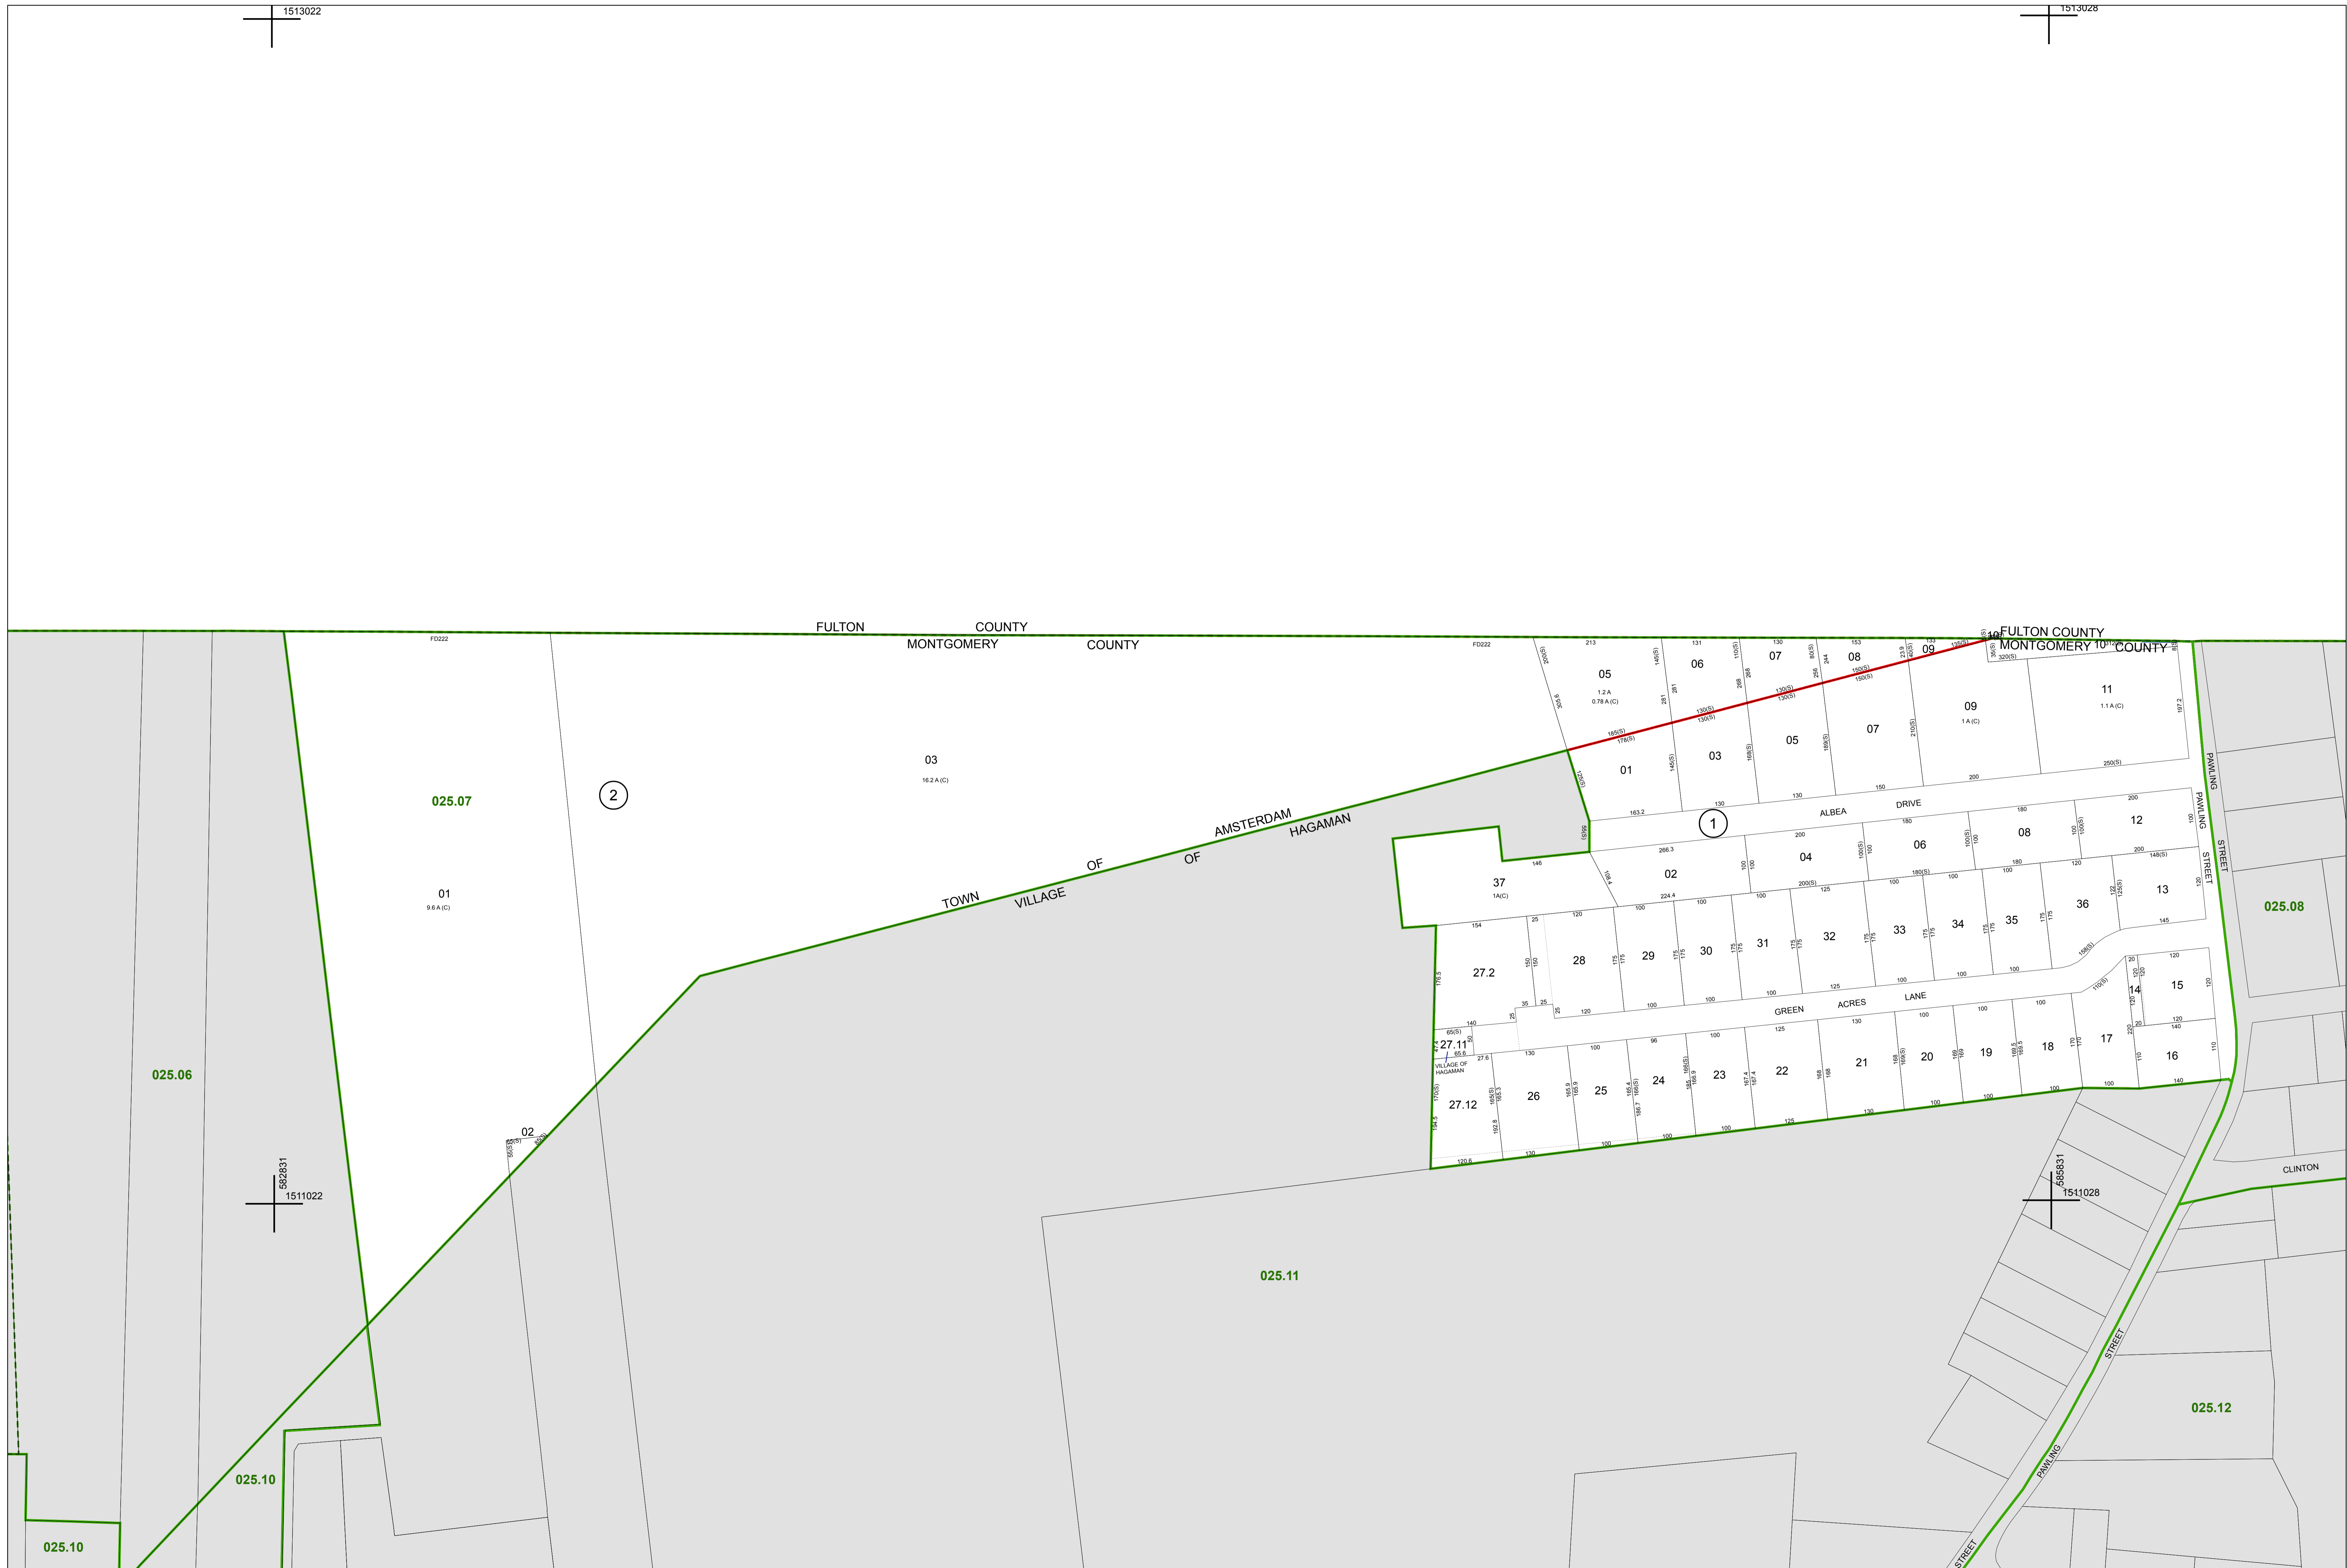

1513022

1513028

MAP PREPARED BY:
MONTGOMERY COUNTY
Real Property Tax Service Agency
Christine DePasquale, Director

Revision Table					
Date	Made by	Changes Made	Date	Made by	Changes Made
12/11/2018	CD	2018 UPDATES			
9/21/2019	CD	2019 UPDATES			
9/27/2014	CD	2015 UPDATES			
3/7/2012	CD	2012 UPDATES			
2/26/2008	CD	2008 UPDATES			
9/17/1994	L.A.M.	1995 UPDATES			
6/2/1988	L.A.M.	1989 UPDATES			

SPECIAL DISTRICTS	
FIRE:	F0222 Hagaman Fire
SCHOOLS:	270100 Greater Amsterdam

PROPERTY LINE	
ORIGINAL LOT LINE	---
DENOTES COMMON OWNER	---
BLOCK LIMIT	---
SECTION LINE	---

PUBLIC RIGHT OF WAY	
PRIVATE RIGHT OF WAY	---
TOWN VILLAGE CITY	---
RAILROAD	---
HYDROLOGY	---

LEGEND	
SCHOOL DISTRICT LINE	---
FIRE DISTRICT	---
AGRICULTURAL DISTRICT	---
MONUMENT LOCATOR	---
COORDINATE LOCATOR	---

CALCULATED ACREAGE	
DEED ACREAGE	7.5 A (c)
SCALED DIMENSION	22.5 (s)
DEED DIMENSION	150
TAX MAP BLOCK NUMBER	2