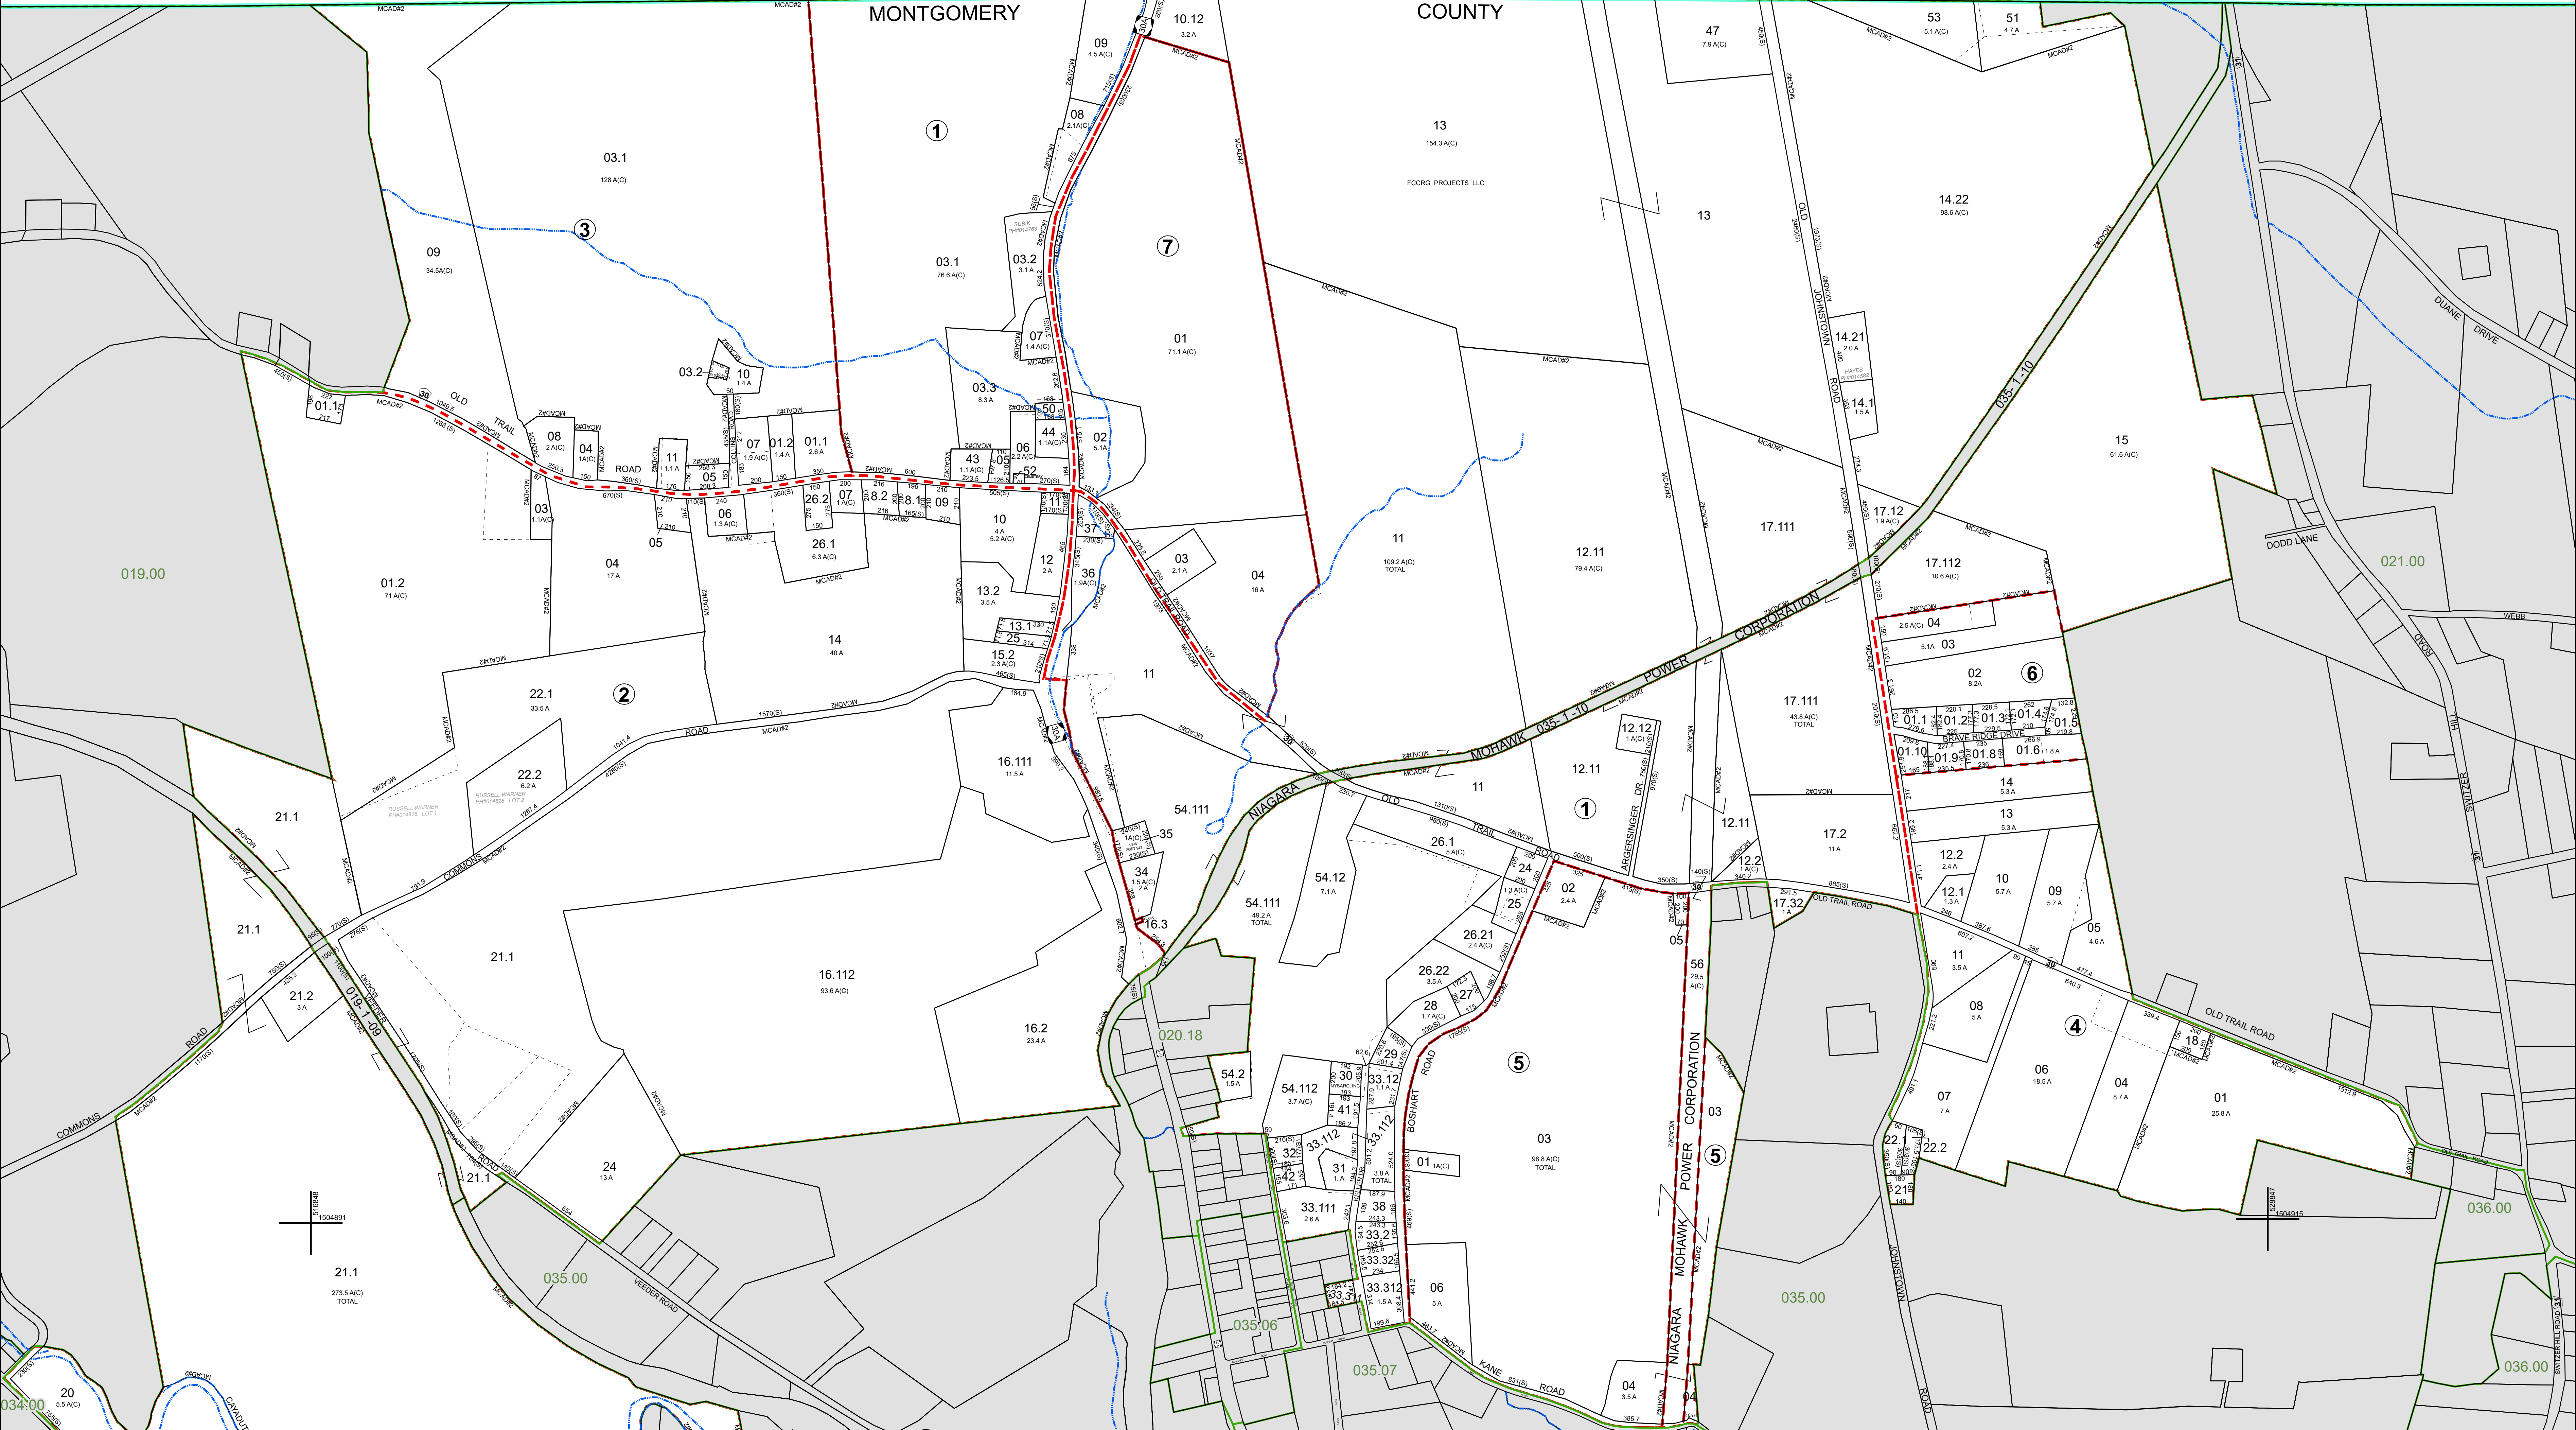

FULTON
MONTGOMERY

COUNTY
COUNTY

MAP PREPARED BY:
MONTGOMERY COUNTY
Real Property Tax Service Agency
Christine DePasquale, Director

REVISION TABLE					
Date	Made by	Changes Made	Date	Made by	Changes Made
4/25/2025	MB	2026 UPDATES	6/23/2017	CD	2018 UPDATES
6/11/2024	MB	2025 UPDATES	10/5/2016	CD	2017 UPDATES
11/16/2022	MB	2023 UPDATES	1/29/2016	CD	2016 UPDATES
3/2/2022	MB	2022 UPDATES	10/2/2014	CD	2015 UPDATES
10/31/2019	MB	2020 UPDATES	3/8/2012	CD	2012 UPDATES

SPECIAL DISTRICTS	
FIRE: FD002 Mohawk Fire	AG: MCAD2 Montg co agri dist 2
SCHOOL: 273289 Fonda-Fultonville	

PROPERTY LINE		PUBLIC RIGHT OF WAY		LEGEND	
ORIGINAL LOT LINE	--- (dashed)	--- (solid)	--- (solid)	SCHOOL DISTRICT LINE	--- (dashed)
DENOTES COMMON OWNER	--- (dashed)	--- (solid)	--- (solid)	FIRE DISTRICT	--- (dashed)
BLOCK LIMIT	--- (dashed)	--- (solid)	--- (solid)	AGRICULTURAL DISTRICT	--- (dashed)
SECTION LINE	--- (dashed)	--- (solid)	--- (solid)	MONUMENT LOCATOR	--- (dashed)
	--- (dashed)	--- (solid)	--- (solid)	COORDINATE LOCATOR	--- (dashed)

CALCULATED ACREAGE		DEED ACREAGE		SCALED DIMENSION		DEED DIMENSION		TAX MAP BLOCK NUMBER	
7.5A (C)	7.5A	22.5 (S)	150	2					

SHEET INDEX	
019.00	021.00
034.00	036.00

SECT NO. 020.00
TAX MAP
TOWN OF MOHAWK
MONTGOMERY COUNTY, NEW YORK
1 inch = 400 feet
Map Date: Mar 19, 2026